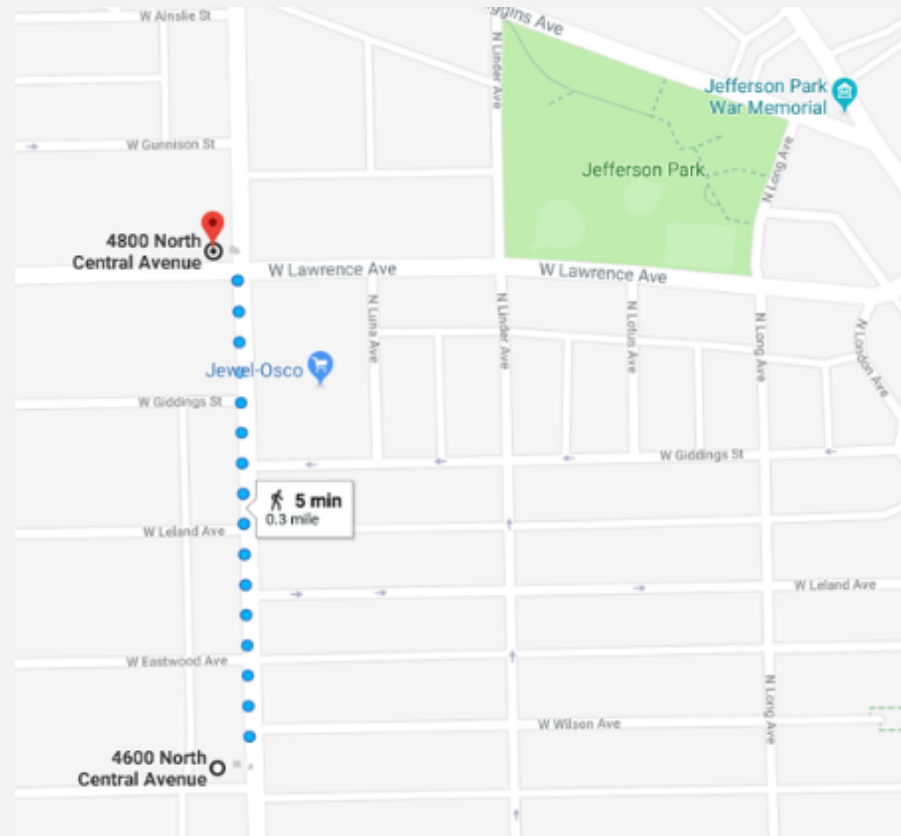

A decorative graphic on the left side of the slide, consisting of a light blue wavy line that flows from the top left towards the bottom left, set against a white background that tapers into the dark blue background of the slide.

**Piggyback Lighting on the
4600 & 4700 Blocks of N.
Central Avenue**

WHERE?

On North Central Avenue from the 4600 to 4800 Blocks.

WHAT?

Installation of new lighting with "piggy back" lower lights.

WHY AND HOW MUCH?

Improved lighting with lower-to-the-ground lighting will help improve safety for pedestrians along N. Central Avenue.

The estimated cost is \$166,000.